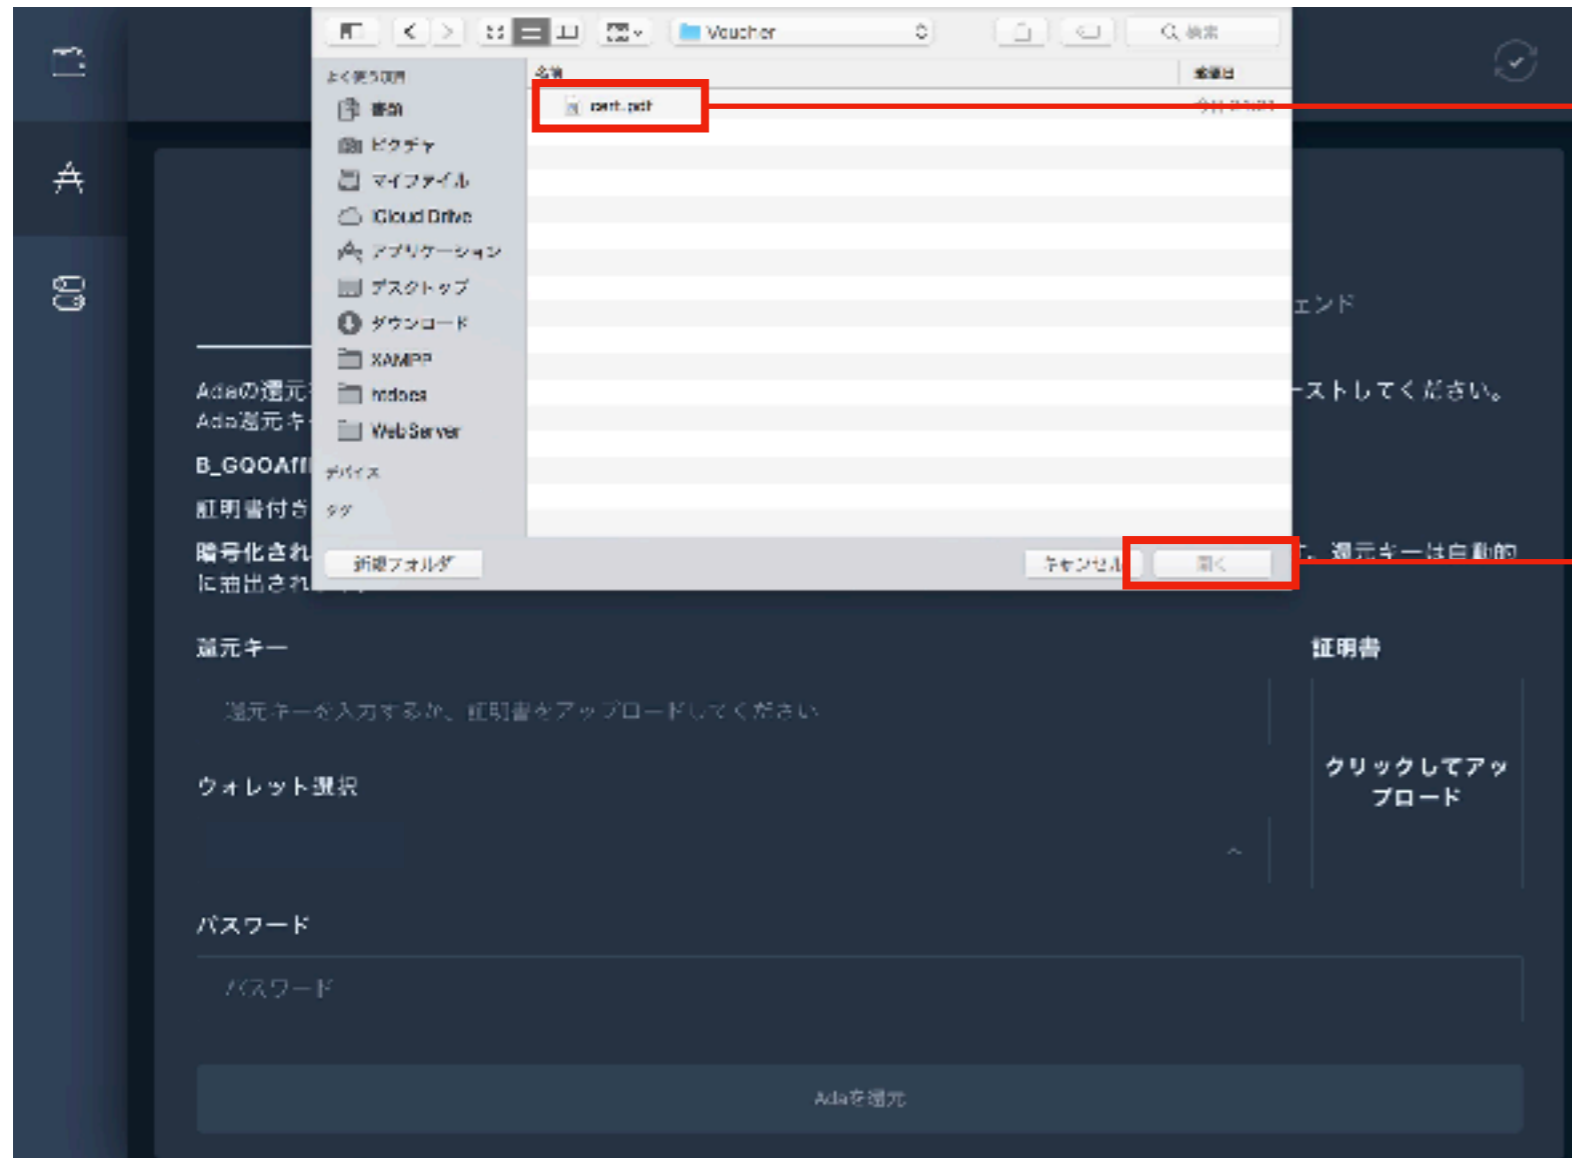

バウチャー資金移転マニュアル

① バウチャーのPDFデータを選択

② 「開く」をクリック

- バウチャーがPDFデータの場合 -

PDFデータをアップロード